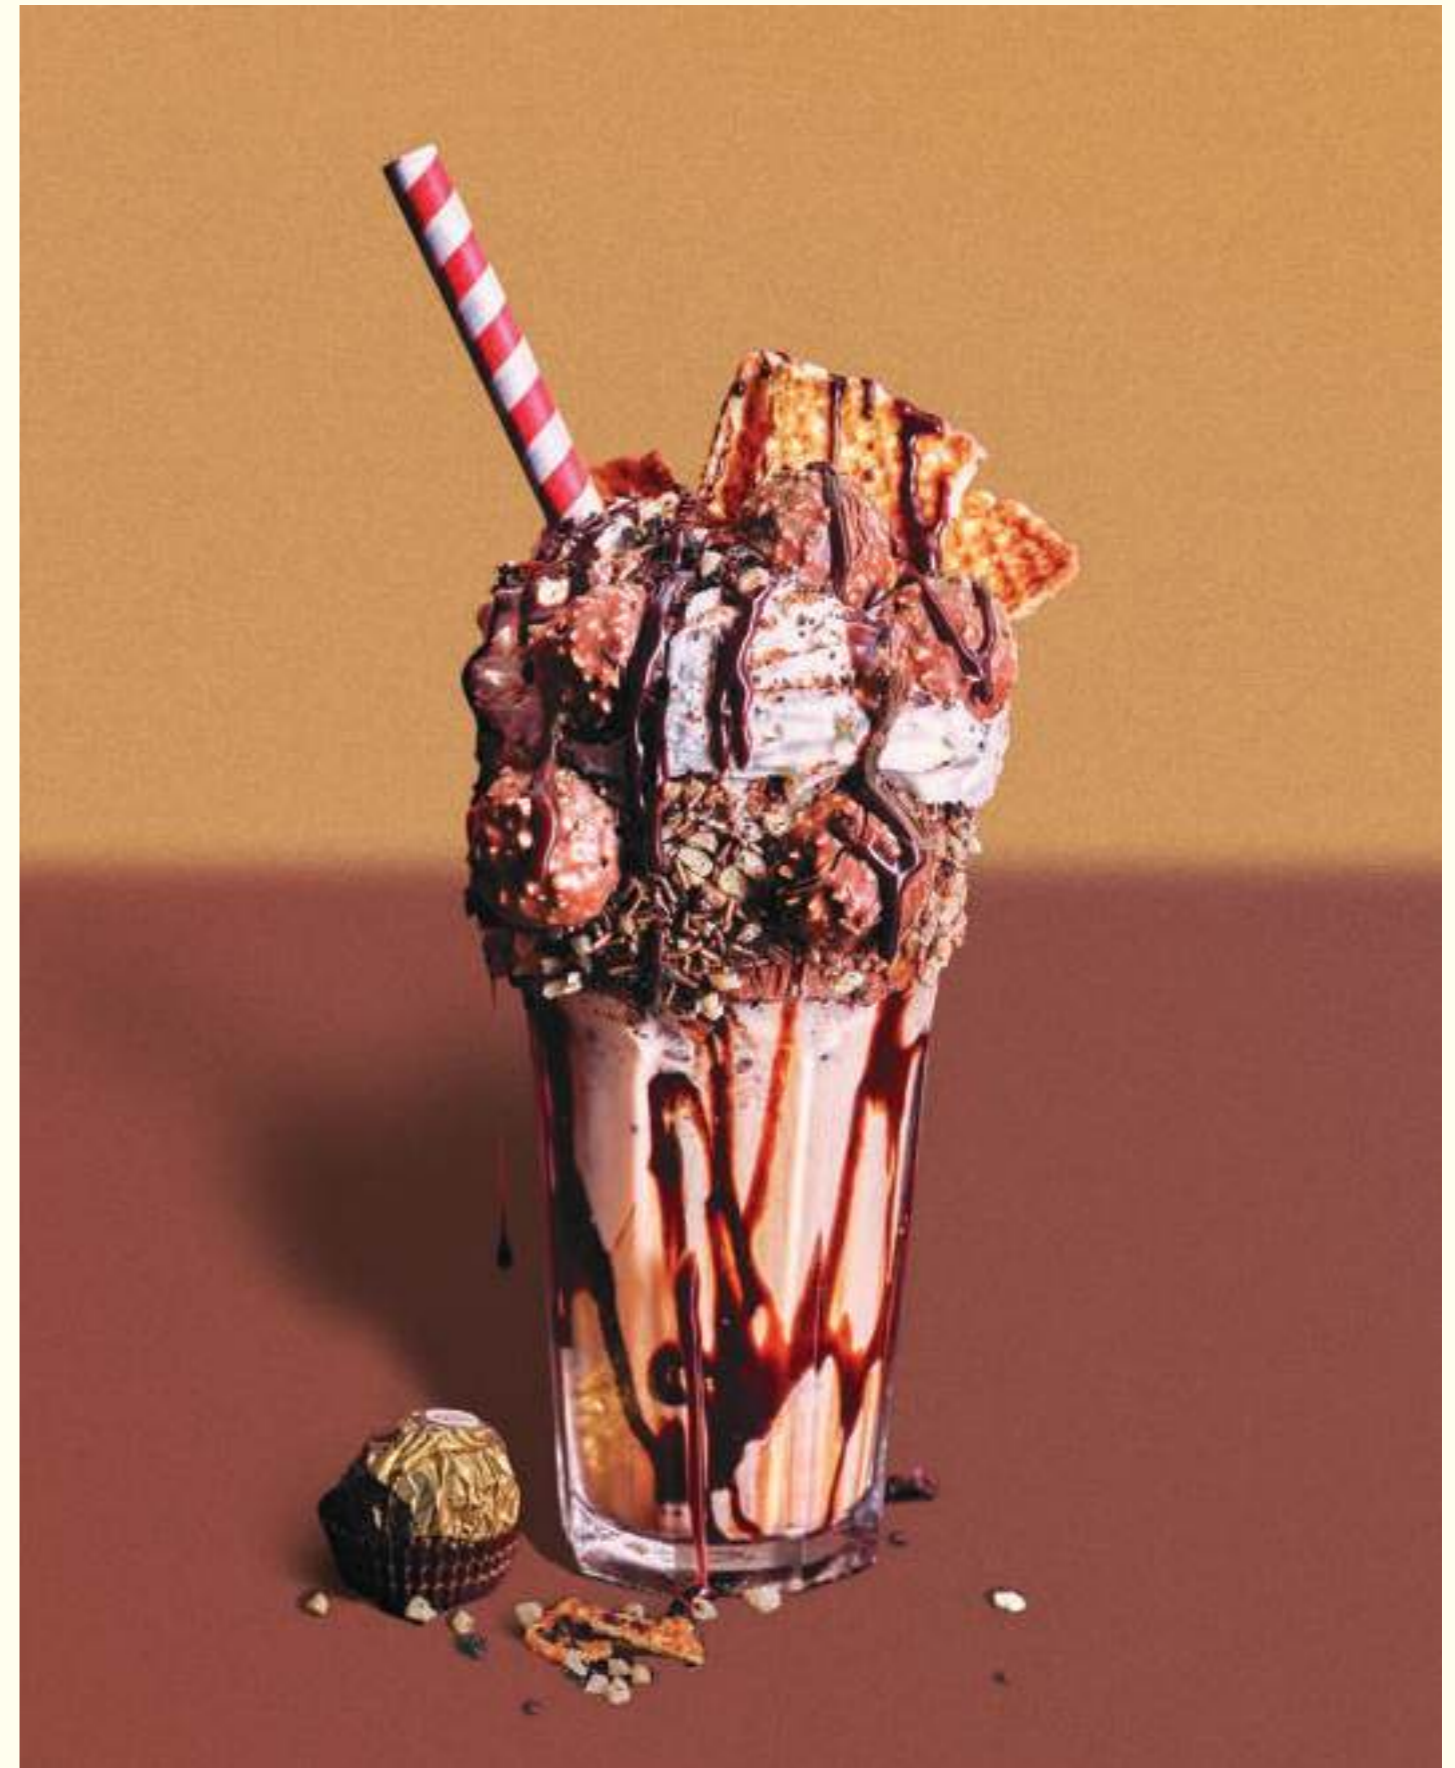

FERRERO ROCHER

This fabulous shake includes chocolate ice cream blended with Ferrero Rocher, lashings of cream, Ferrero Rocher chocolates and coconut. (845 Calories).

DINE IN: £11.00 TAKEAWAY: £10.00

Add a shot of dark rum £3.95